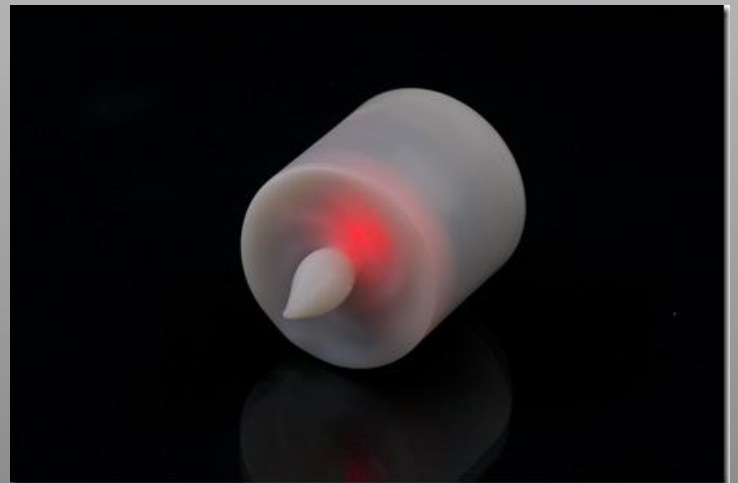

SmartCandle Platinum Evolution

With Built in Alarm in the Candle option.

Alarm Feature Candles:

If the candle is removed from the holder the candle will

Turn off and a "RED" LED will glow on the top surface of the candle.

If after 15 seconds the candle is not returned to the holder

The Smartcandle will start to "BEEP" !

The Candle has a two position switch

Press once for "Candle Flicker"

Press twice for a "Steady Flame"

Simple recharging, just place on to the tray for 8-10 Hours for a complete recharge

The SmartCandles will operate for a minimum of 12 Hours once fully charged.

The candles use a Lithium Ion Battery which means they can be charged 700+ Times at 100%